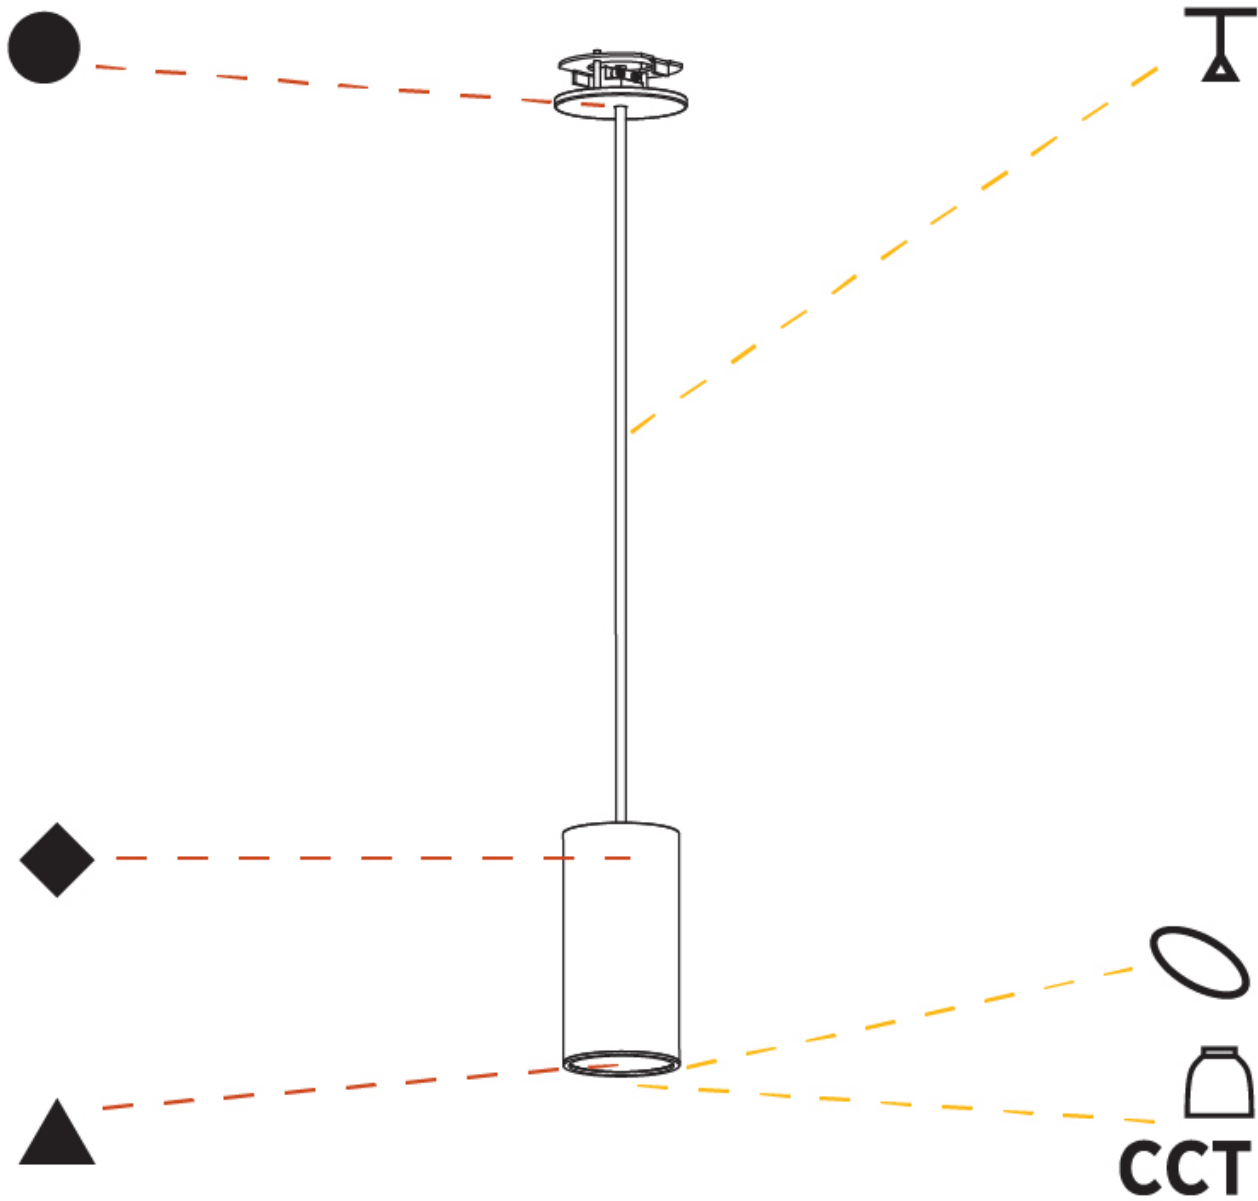

GENERAL

Series: Hangover
Subseries: Hangover Monopoint Recessed Canopy
Brand: Prolicht
Division: Architectural
Mounting Type: Suspension
Mounting Location: Ceiling
Subcategory: Pendant

PHYSICAL

Shape: Cylinder
Diameter (mm): 75
Diameter (in): 2 ¹⁵ / ₁₆
Height (mm): 150
Height (in): 5 ⁷ / ₈
Max. Overall Height (mm): 2150
Max. Overall Height (in): 84 ⁵ / ₈
Light Distribution: Direct
Diffuser: Shine Ring 0-6
Fixture Finish: SSR / BKV / CWI / CRY / HAB / UFT / ITA / RUA / FTG / MYG / LOD / PUS / FRO / FUP / KIA / POP / BLS / SPG / MEY / GOH / GUM / CHC / COM / ABZ / JAG / OBR / MOS / ROR
Fixture Material: Aluminum
Cable Details: 2000mm / 6000mm Cable in White / Black / Orange / Red
Cut-out Measurements: 68mm / 2 11/16"

OPTICAL

Reflector: 18 / 36 / 52

RATINGS AND CERTIFICATIONS

Certified By: Certified for North American Standards
IP rating: IP20

HANGOVER MONOPOINT RECESSED CANOPY SUSPENSION

A300156-

PROJECT	_____
TYPE	_____
SPECIFIER	_____
QUANTITY	_____
DATE	_____

GENERAL

Series: Hangover
Subseries: Hangover Monopoint Recessed Canopy
Brand: Prolicht
Division: Architectural
Mounting Type: Suspension
Mounting Location: Ceiling
Subcategory: Pendant

PHYSICAL

Shape: Cylinder
Diameter (mm): 75
Diameter (in): 2 ¹⁵ / ₁₆
Height (mm): 150
Height (in): 5 ⁷ / ₈
Max. Overall Height (mm): 2150
Max. Overall Height (in): 84 ⁵ / ₈
Light Distribution: Direct / Indirect
Diffuser: Shine Ring 0-6
Fixture Finish: SSR / BKV / CWI / CRY / HAB / UFT / ITA / RUA / FTG / MYG / LOD / PUS / FRO / FUP / KIA / POP / BLS / SPG / MEY / GOH / GUM / CHC / COM / ABZ / JAG / OBR / MOS / ROR
Fixture Material: Aluminum
Cable Details: 2000mm / 6000mm Cable in White / Black / Orange / Red
Cut-out Measurements: 68mm / 2 11/16"